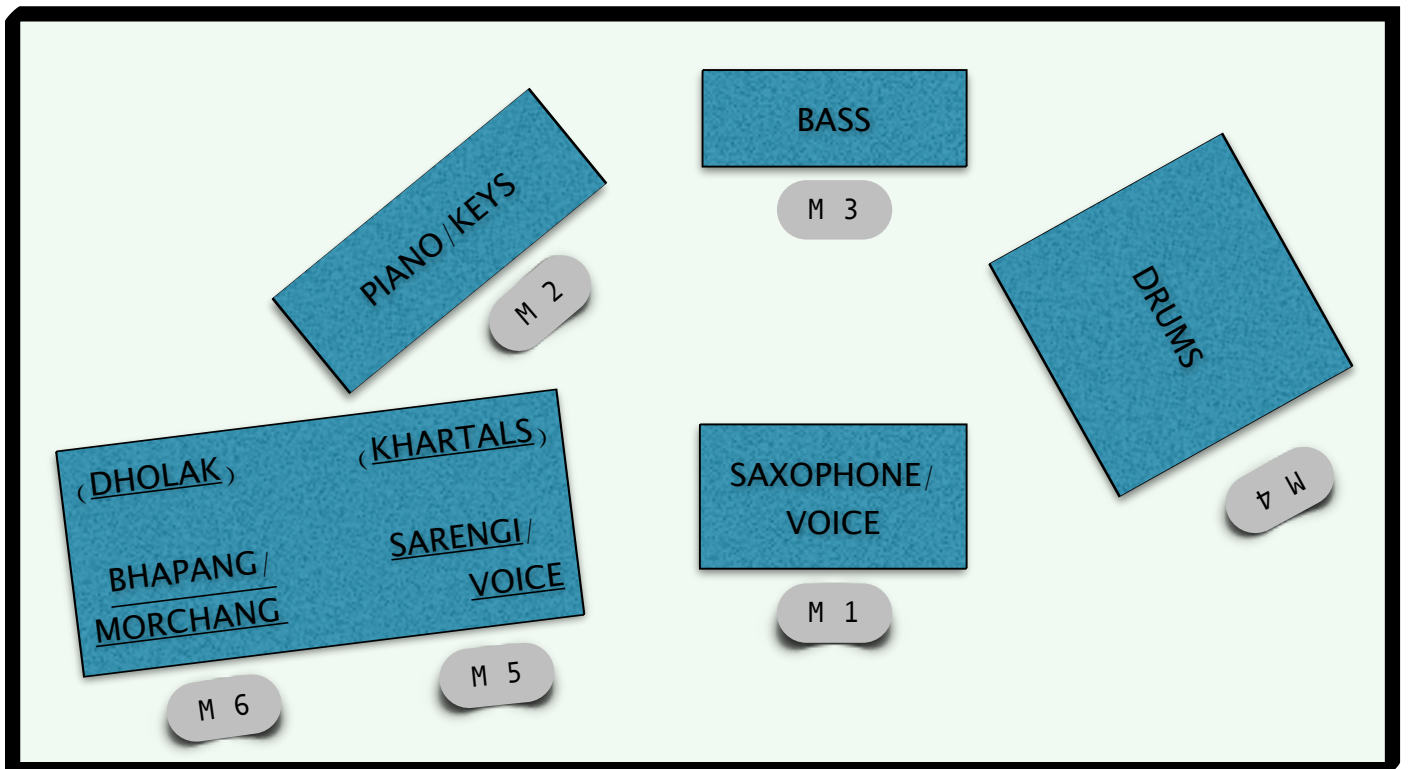

STAGE PLAN – BRIAN MOLLEY QUARTET with THE ASIN LANGA ENSEMBLE

AUDIENCE